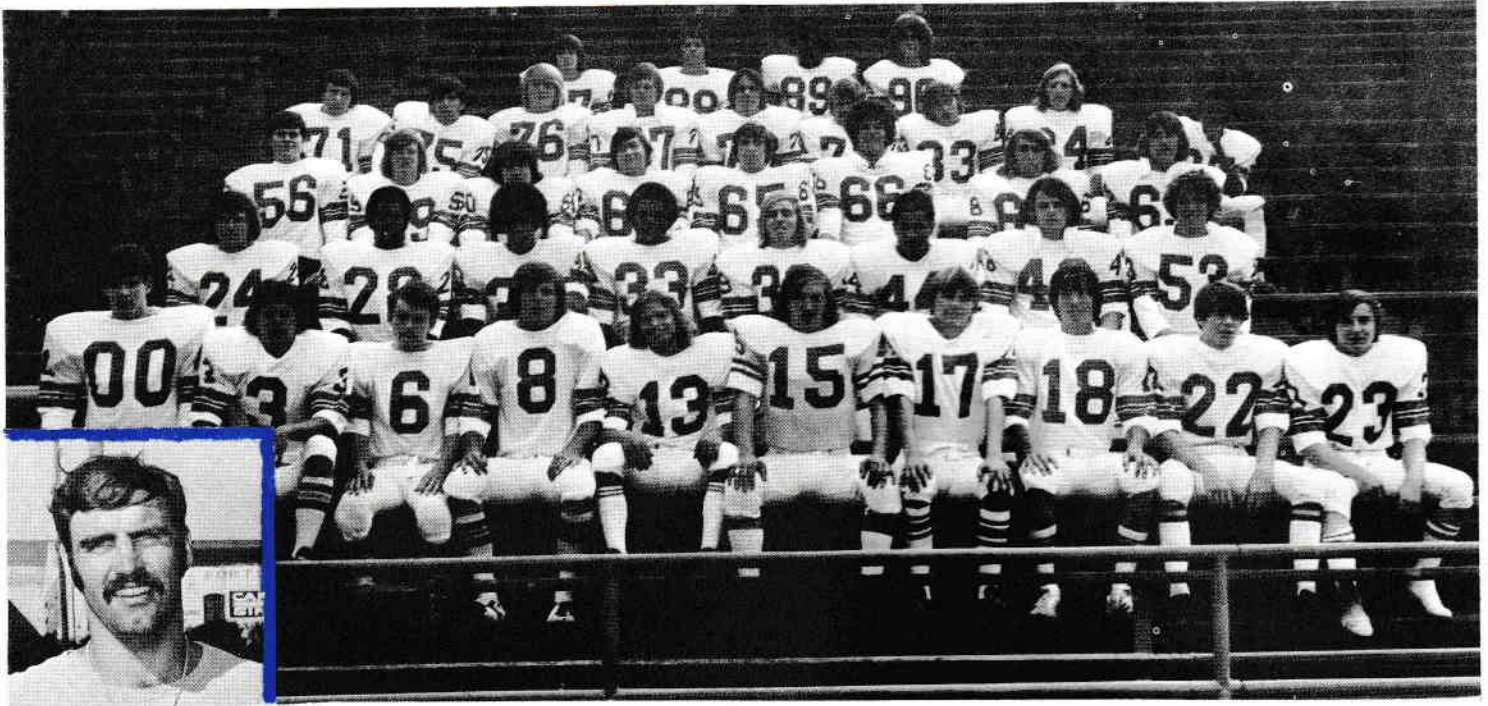

LINCOLN

RON HUDSON, Coach

NAMES	No.	Position	Height	Weight	Varsity Exp.	Yr. in School	NAMES	No.	Position	Height	Weight	Varsity Exp.	Yr. in School
Paul DuFresne	00	C	77	182	1	Jr.	Paul Heppner	65	G	68	175	2	Sr.
Mark Madden	3	QB	73	170	0	Jr.	Dave Hoopes	66	T	78	225	1	Sr.
Vince DeLacy	6	SE	67	133	0	Soph.	Willis Hoseman	68	G	68	180	0	Sr.
Rich Stanton	8	QB	73	187	2	Sr.	Ron Munson	69	G	73	175	0	Soph.
Rex Braley	13	TB	67	145	0	Jr.	Tom Stringfellow	70	G	68	171	0	Soph.
Paul Ferbrache	17	G-TE	71	176	0	Soph.	Steve Schlessler	71	T	72	183	0	Jr.
Brian Lewis	18	QB	71	152	1	Jr.	Glen Schreiber	73	T	70	172	0	Soph.
Stuart Harris	22	SB	69	141	0	Soph.	Al Whitaker	75	G	70	174	1	Sr.
Dave Briggs	23	SB	69	147	0	Soph.	Bill Hages	76	T	75	223	0	Soph.
Andre Ortez	24	SB	69	148	0	Sr.	Wally Johnston	77	G	72	207	1	Sr.
Jerry Johnson	28	TB	70	164	1	Sr.	Dan Girgo	78	T	73	191	1	Sr.
Roger Batiste	30	SE	75	191	0	Sr.	Steve Baum	79	T	79	178	0	Soph.
Melvin Broadns	33	TB	75	187	1	Sr.	Dwayne Roeder	83	SE	70	161	0	Sr.
Gregg Sinner	39	G	68	145	0	Soph.	Dan Luch	84	SB	71	182	1	Sr.
Chris Faville	40	FB	69	162	0	Soph.	Karl Watson	85	SE	69	131	0	Jr.
Dave Deitz	43	FB	69	138	0	Soph.	Dan Deale	87	SE	70	141	0	Soph.
Chris Jackson	44	TB	68	168	0	Soph.	Pat Deale	88	SE	72	173	0	Jr.
Terry Luchs	48	FB	70	187	1	Jr.	Kaseem Lavert	89	SE	74	174	0	Sr.
Bob Doherty	53	C	72	164	0	Soph.	Kurt Later	96	SE	74	187	0	Jr.
Dave Fuller	56	C	70	170	0	Sr.	Win Strickland	5	SE	70	131	0	Jr.
Wes Stewart	57	C	68	159	0	Soph.	Bruce Spinks	80	T	73	181	0	Sr.
Tim Beasfield	58	G	71	178	1	Sr.	Scott Knutson	15	FB	68	170	0	Jr.
Dennis Geist	59	G	68	162	0	Jr.	Dick Holman		G	73	168	0	Soph.
Dan Cavagnaro	60	G	71	168	0	Soph.	Phil Kron		G	70	149	0	Soph.
Jeff Faville	63	T	70	183	0	Sr.