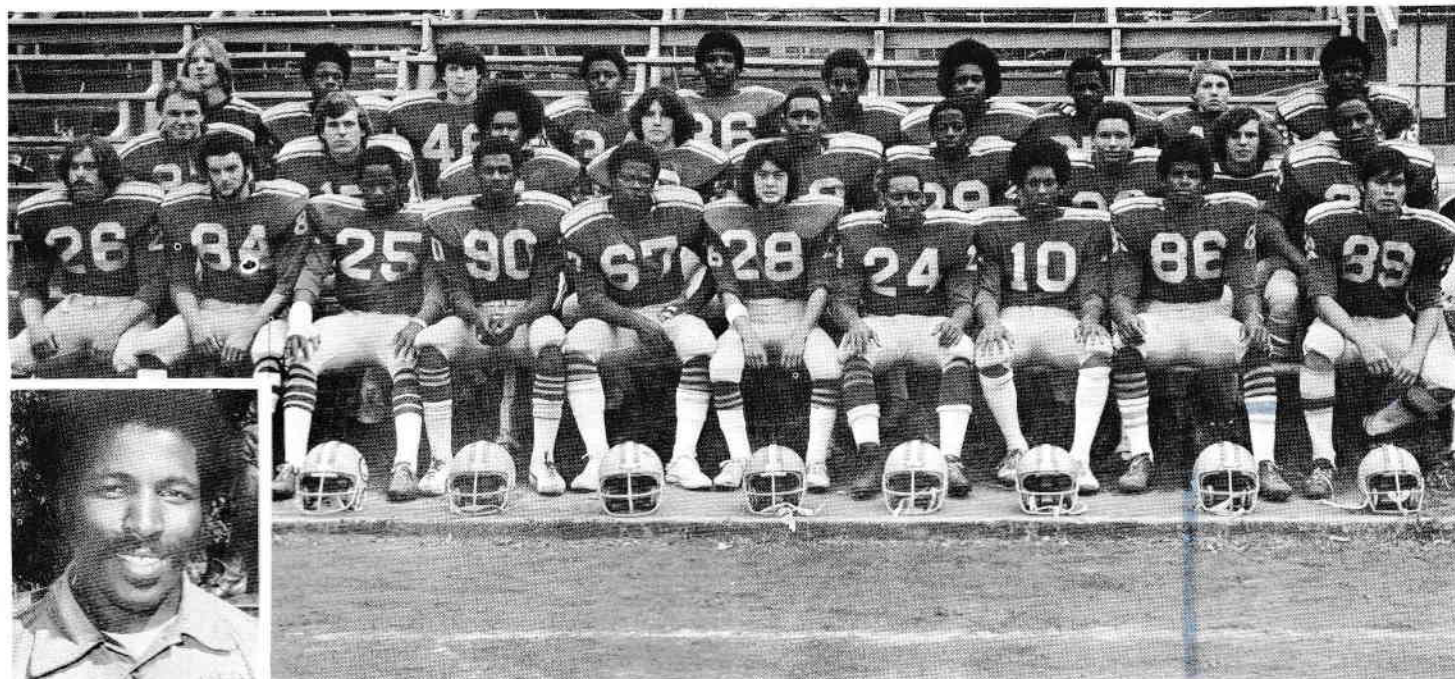

JEFFERSON

BILLIE FRAZIER, Coach

NAMES	No.	Position	Height	Weight	Varsity Exp.	Yr. in School	NAMES	No.	Position	Height	Weight	Varsity Exp.	Yr. in School
Curtis Ramsey	5	DB	69	140	0	Jr.	Matthew Fisher	49	G	69	152	0	Sr.
Bill Cutwig	9	QB	74	180	0	Soph.	Jeffery Scott	56	C	70	175	1	Jr.
Seth Hill	10	QB	70	150	1	Sr.	Wayne Smith	57	G	69	170	0	Jr.
Richard Wells	24	HB	69	155	1	Sr.	Albert Williams	59	G	70	170	0	Jr.
Michael Williams	25	HB	69	155	1	Sr.	Ed Cyphers	65	T	72	175	0	Sr.
Bruce Hartman	26	HB	70	170	0	Sr.	Terry Malone	66	C	70	171	0	Jr.
Kevin Williams	27	EB	74	180	0	Soph.	Charles West	67	MG	71	180	1	Sr.
Craig Sono	28	E	66	135	1	Sr.	Steve Barabin	68	T	73	185	1	Jr.
Sam James	29	DB	69	150	0	Jr.	Randall Divine	74	T	72	190	0	Sr.
Steven Fowler	34	G	70	180	0	Soph.	Jaycee Bryant	76	T	73	205	1	Sr.
Carl Jenkins	35	HB	69	155	0	Soph.	Nathaniel Maney	78	T	72	200	0	Jr.
Maquane Johnson	36	HB	69	150	0	Jr.	Jesse Rogers	82	E	72	190	0	Jr.
Robert Sutherlind	37	DB	68	145	0	Soph.	Ed Cahill	83	E	73	187	0	Sr.
Jay Craig	38	E	72	160	0	Jr.	Mark Strait	84	G	72	160	0	Sr.
Anthony Flowers	39	HB	68	145	0	Soph.	Bradford Savage	85	T	73	185	2	Sr.
Gary Walden	45	QB	70	152	0	Soph.	Rodrick Hunter	86	E	72	165	1	Sr.
Ismond Waters	46	HB	69	151	0	Soph.	Brian Pete	87	E	72	175	1	Jr.
Kevin Pete	47	QB	68	140	0	Soph.	Charles Coleman	88	E	70	153	0	Jr.
Craig Kinsmen	48	HB	68	143	0	Soph.	Vincent Aguilera	89	E	72	176	0	Sr.
							Patrick Curry	90	DG	71	167	1	Sr.