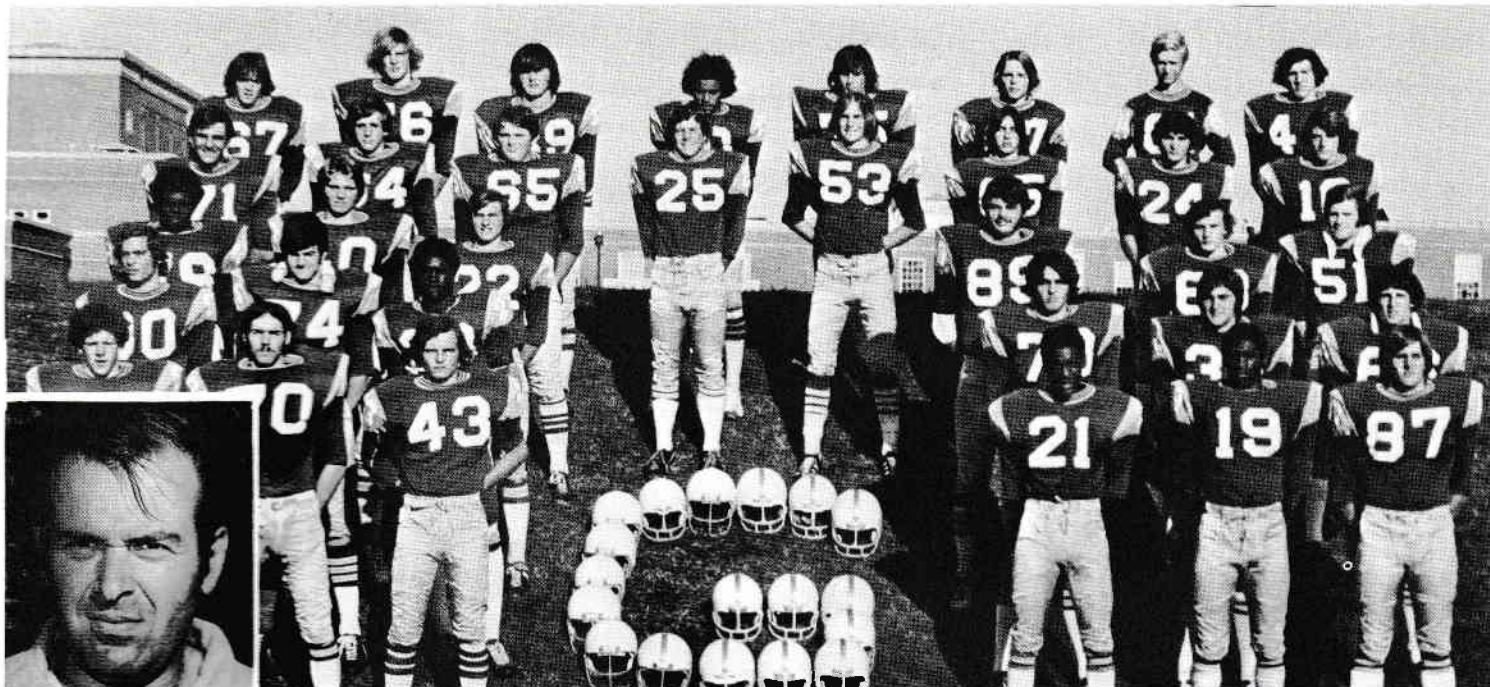

GRANT

GEORGE RALLIS, *Coach*

NAMES	No.	Position	Height	Weight	Varsity Yr. in		NAMES	No.	Position	Height	Weight	Varsity Yr. in	
					Exp.	School						Exp.	School
Charles Evans	10	SB	69	141	0	Jr.	Dan Davis	64	QG	74	185	0	Jr.
Patrick Shaw	16	QB	69	155	0	Soph.	Gary Butke	65	SG	72	200	0	Jr.
Gary White	19	QB	72	175	1	Sr.	Gary Young	66	QG	71	180	1	Sr.
Melvin Taylor	20	SE	72	175	1	Sr.	Steve Ryan	67	QG	70	141	0	Jr.
Richard Johnson	21	QB	72	150	0	Sr.	Gene Murphy	68	QG	66	145	0	Jr.
Jeffery Boynton	22	SB	69	150	0	Jr.	Michael Adams	69	SG	72	190	0	Jr.
Larry McKinney	23	TB	69	150	1	Jr.	Murray Belgrave	70	TE	74	180	1	Sr.
Ron Rallis	24	SB	69	150	0	Soph.	Mike Bowman	71	ST	73	190	0	Jr.
Jim Southworth	25	FB	69	170	1	Jr.	Ken Stutevoss	73	ST	76	199	1	Sr.
John York	36	TB	74	195	2	Sr.	Bob Lilly	74	QT	74	195	1	Sr.
Steve Johnson	40	TE	73	170	0	Jr.	David Falk	75	QT	72	185	0	Jr.
John Takemoto	42	FB	67	160	0	Jr.	Joe Huck	76	QT	77	190	0	Jr.
John Hewitt	43	TB	71	160	1	Sr.	Jerry Thompson	79	ST	71	200	0	Jr.
Scott Lusby	44	FB	70	175	1	Sr.	Mark Notos	80	SE	74	170	0	Jr.
John Shaw	51	C	69	170	2	Sr.	Barry Benight	81	TE	74	150	0	Jr.
David Wiese	53	C	72	170	0	Jr.	Willie McClain	85	SE	69	150	0	Jr.
Bill Grosz	57	C	70	160	0	Jr.	Gary Jordon	87	TE	73	195	2	Sr.
Dale Busacker	61	SG	72	185	0	Sr.	Bill Sanders	89	TE	74	220	1	Jr.