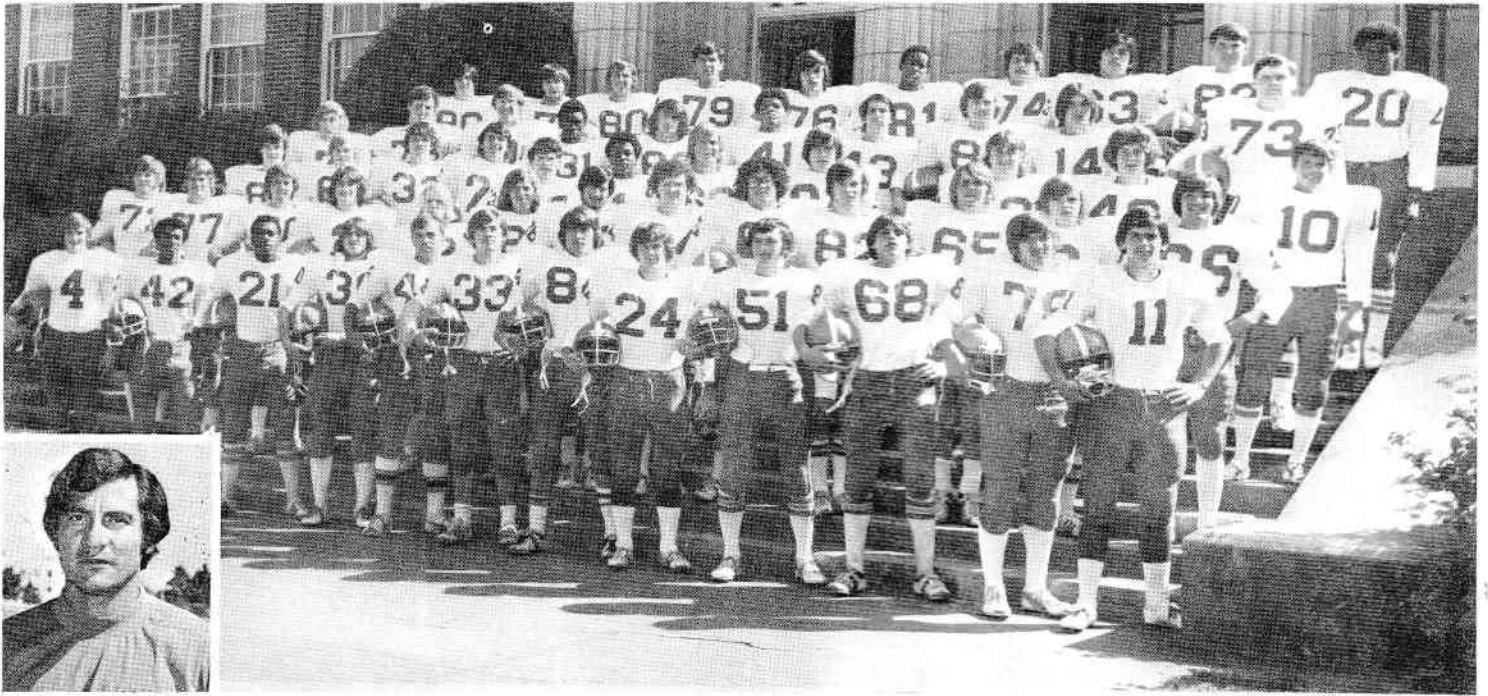

BENSON

MIKE LOPEZ, Coach

NAMES	No.	Position	Height	Weight	Varsity Exp.	Yr. in School
Michael Lowe	1	R.H.B.	68	130	0	Soph.
Mike Sherrill	2	QB	67	140	0	Soph.
Jim Miller	3	G	72	160	0	Sr.
Don Zeidhack	4	SE	70	162	0	Sr.
Ken McGee	7	FB	73	185	1	Jr.
Bill Garlington	9	QB	73	180	1	Jr.
Vern Marshall	10	R.H.B.	67	145	1	Jr.
Nick Mallos	11	QB	71	155	0	Sr.
James McMahon	12	LHB	68	137	0	Sr.
Bob Bachman	13	FB	65	160	2	Sr.
Stan Langford	14	LHB	67	140	0	Soph.
Bobby Barber	20	SE	70	141	0	Soph.
Don Savoy	21	R.H.B.	71	165	1	Sr.
Tim Overton	23	C	74	195	0	Jr.
John Ferrarin	24	LHB	68	150	2	Sr.
Tom Dodd	25	SE	72	168	1	Jr.
Dan Schindler	26	LHB	68	160	1	Jr.
Mel Hawkins	27	FB	69	153	0	Jr.
John Snyder	30	FB	68	166	1	Sr.
Rudy Daniels	31	LHB	70	157	1	Jr.
Steve Keinberger	32	FB	72	175	1	Jr.
Don Garrison	33	RG	72	160	1	Sr.
Jeff Bartunek	34	FB	71	157	0	Jr.
Dan Concannon	40	LHB	67	130	0	Soph.
Mark Williams	41	LHB	71	155	0	Sr.
Nick Johnson	42	LHB	68	145	0	Jr.
John Farrell	43	LHB	68	135	0	Jr.
John Beal	44	LHB	69	180	2	Sr.
John Rutter	50	C	68	155	1	Jr.
Ben Johnson	51	C	68	150	0	Sr.

NAMES	No.	Position	Height	Weight	Varsity Exp.	Yr. in School
Bret Niemeyer	52	C	69	155	0	Jr.
Nate Currier	53	C	69	150	0	Jr.
Tom Moore	60	RG	71	180	0	Jr.
Mike Archerd	61	RG	73	180	2	Sr.
Randy Springer	62	LG	71	185	0	Jr.
Dave Nakashimada	63	LG	72	185	0	Sr.
Jon Currier	64	LG	70	168	1	Sr.
Mark Riem	65	C	68	178	0	Sr.
Craig Howe	66	TE	72	171	0	Jr.
Jim Dicey	68	RG	70	165	0	Sr.
Keith Young	70	LT	75	200	0	Sr.
Steve Dienstel	71	RT	73	235	1	Jr.
Bryan Zimmerman	72	LT	75	270	1	Sr.
Arvo Henefin	73	RT	72	250	1	Sr.
Joe Marshall	74	LT	69	185	0	Jr.
Mike Irish	75	RT	73	225	0	Soph.
Tim Gleason	76	RT	71	170	0	Jr.
Terry Allen	77	LT	75	200	1	Sr.
Tony Maldonado	78	LT	72	195	1	Sr.
Doug Johnston	79	RT	76	203	0	Soph.
Lonnie Handsacker	80	TE	73	165	0	Jr.
Verl Green	81	SE	71	168	1	Sr.
Tom Petri	82	SE	70	165	0	Sr.
Larry Marbott	83	C	72	185	0	Soph.
Mark Hungerford	84	TE	72	178	1	Sr.
Scott Mallory	85	TE	74	185	2	Sr.
Rick Campbell	86	SE	69	145	0	Sr.
Dave Veenjeer	87	TE	71	170	0	Jr.
Greg Thomas	89	LT	71	180	1	Sr.
Mark Ferminick	90	SE	75	170	0	Jr.