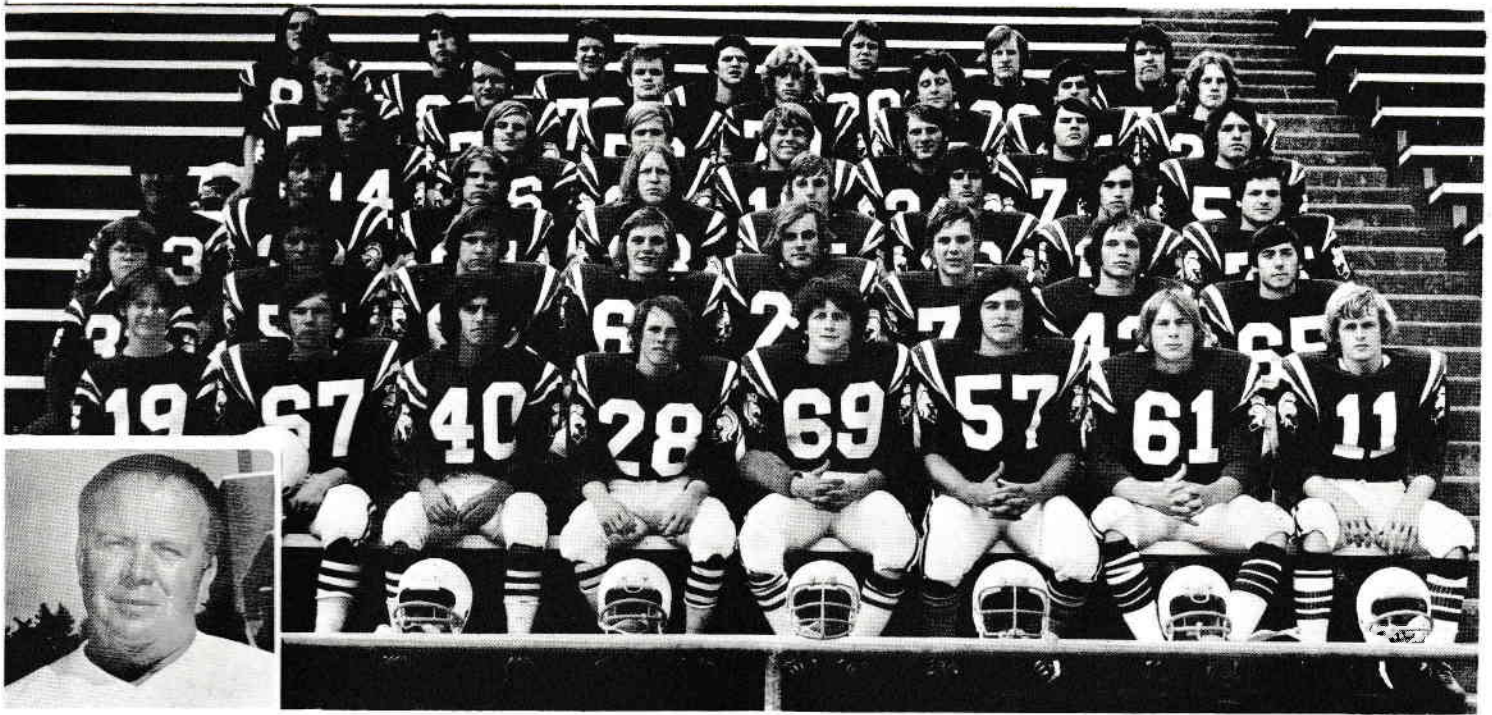

WILSON

STAN STANTON, Coach

NAMES	No.	Position	Height	Weight	Varsity Exp.	Yr. in School	NAMES	No.	Position	Height	Weight	Varsity Exp.	Yr. in School
Scott Peterson	10	B	72	180	1	Jr.	Jay Wallace	58	IL	72	175	0	Jr.
Mike McHugh	11	B	68	145	0	Jr.	Randy Hopkins	61	IL	69	170	0	Jr.
Dan McArthur	14	B	73	165	1	Sr.	Todd Severson	62	IL	69	160	1	Sr.
Don Johnson	15	B	71	170	1	Sr.	Rod Loewer	64	IL	67	167	1	Sr.
Chris Singer	22	B	73	172	2	Sr.	Ron Wantland	65	IL	70	170	1	Sr.
Joe Jensen	24	B	70	170	0	Sr.	Bob Cassinelli	66	IL	72	185	0	Sr.
Dan Santell	26	B	69	145	0	Jr.	Doug Hoskins	67	IL	67	145	0	Sr.
Bill Schantz	28	B	67	135	0	Jr.	Dan Pearson	69	IL	68	155	0	Jr.
Wayne Snoderly	32	B	70	185	0	Jr.	William Honjas	70	IL	72	160	0	Sr.
Brent Vondross	34	B	72	186	1	Jr.	Bill Read	71	IL	79	220	1	Sr.
Steve Rudolph	35	B	73	172	2	Sr.	Mark Keener	73	IL	70	160	0	Soph.
Donn Beck	38	B	70	170	0	Sr.	John Lowe	74	IL	72	210	0	Sr.
Scott Cohn	40	B	67	125	0	Jr.	Kevin Montavon	75	IL	71	200	0	Jr.
Ron Dodge	42	B	70	150	1	Jr.	Tony Einwaller	78	IL	74	180	0	Jr.
Fred Miller	44	B	71	157	1	Sr.	Joe Brooks	79	IL	72	211	1	Sr.
Fred Reed	46	B	70	145	0	Soph.	Jan Knute	80	E	75	180	0	Sr.
Jim Doreen	52	IL	71	180	1	Sr.	Steve Brehm	81	E	73	160	1	Sr.
Kevin Harold	53	IL	72	195	1	Sr.	Dave Snoderly	83	E	74	165	0	Soph.
Doug Forster	54	IL	70	170	1	Sr.	Mark Hughes	85	E	73	180	0	Jr.
David Boone	55	IL	68	150	0	Jr.	Kelly Sills	86	E	71	160	0	Sr.
Cliff Fenton	57	IL	69	187	0	Jr.	Tye Steinbach	89	E	74	185	0	Jr.
							Mark Hetrick	90	E	74	175	0	Sr.