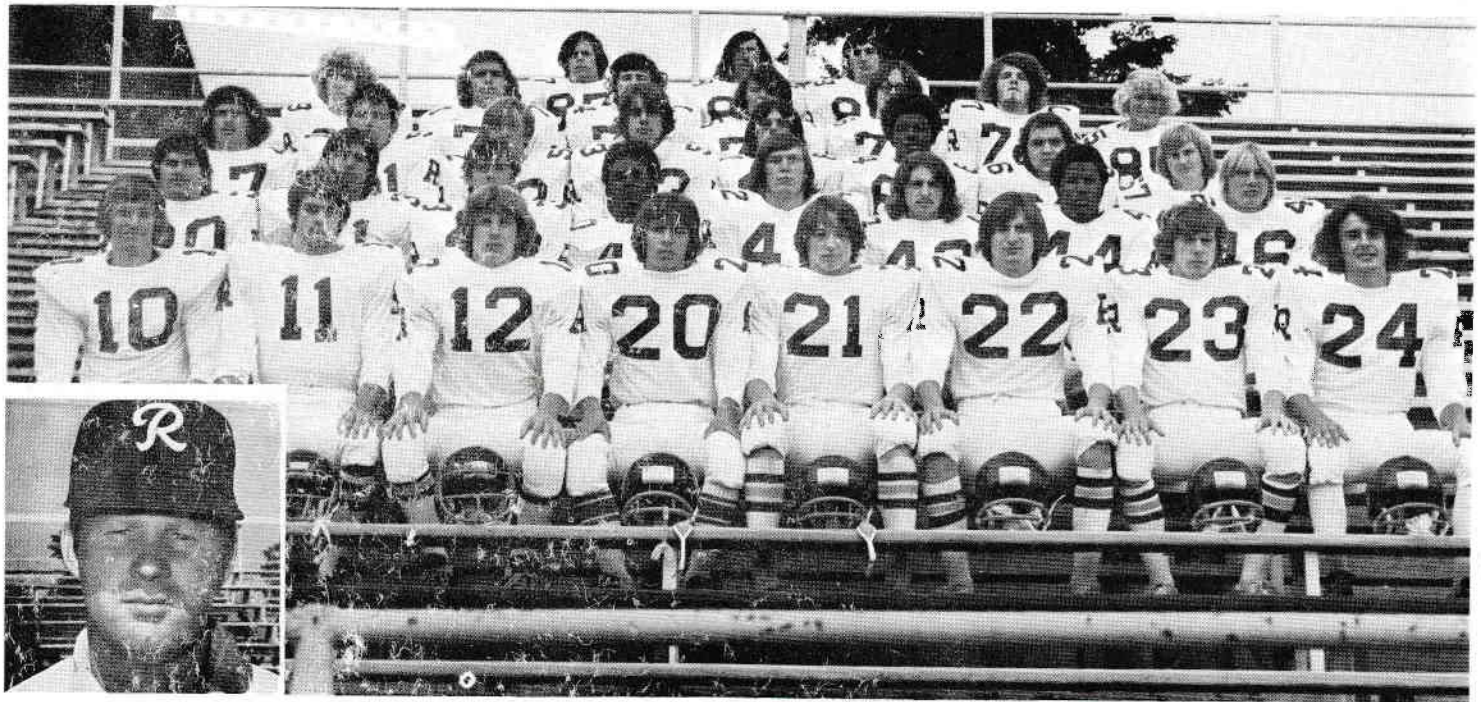

ROOSEVELT

BOB PEETS, Coach

NAME	No.	Position	Height	Weight	Varsity Exp.	Yr. in School	NAME	No.	Position	Height	Weight	Varsity Exp.	Yr. in School
Jim Deane	11	QB	71	155	2	Sr.	Sam Smallwood	69	T	73	195	0	Sr.
Gerald Romjue	10	QB	70	150	0	Sr.	Duane Zickifoose	87	T	71	205	0	Soph.
Jim Kennedy	12	QB	69	140	0	Soph.	Mark Woodruff	33	RB	67	150	0	Soph.
Jim Rise	20	QB	69	140	0	Jr.	Dan Fuge	79	T	77	210	1	Jr.
Maury LaFollette	22	FS	75	180	1	Sr.	Rick McKeen	67	G	67	165	0	Jr.
John Heaverlo	42	FB	72	205	2	Sr.	Curt Janke	45	LB	68	160	0	Jr.
Vern Smith	80	TE	71	170	1	Jr.	Hallie Johnson	63	G	72	185	1	Sr.
Brad Wagner	21	WR	72	170	0	Soph.	Mike Scherpf	47	WR	72	180	1	Sr.
Jim Powell	75	T	72	210	0	Soph.	David Derrick	53	DE	72	195	1	Jr.
Ron Widmer	23	CB	71	150	0	Sr.	David Serpa	75	G	70	175	0	Jr.
David French	30	TB	69	150	1	Sr.	Steve Forncrook	24	CB	70	150	1	Sr.
Gary Moore	84	SB	70	140	0	Jr.	Pat Richards	52	G	70	185	0	Jr.
Dave Gifford	26	DE	75	180	1	Sr.	Roger Ware	71	T	71	200	1	Jr.
John Barrier	77	T	77	195	0	Jr.	Keith Johnson	40	TB	72	165	1	Jr.
Richard Elton	46	FB	70	160	0	Soph.	Jeff Schneider	85	TE	70	170	0	Sr.
Bruce Jones	44	FB	73	230	1	Sr.	Dan Bowers	43	TB	68	150	0	Sr.
Randy Horsey	51	K	71	200	0	Jr.	Tim Hafer	61	C	71	190	2	Sr.
Dennis Madden	76	G	71	190	0	Sr.	Mike Poole	31	SB	70	165	0	Sr.
Leonard Buell	74	G	70	175	1	Sr.	Paul Sullivan	73	T	69	210	2	Sr.

WALK DEBUCK 90 F 74 175 0 Sr.